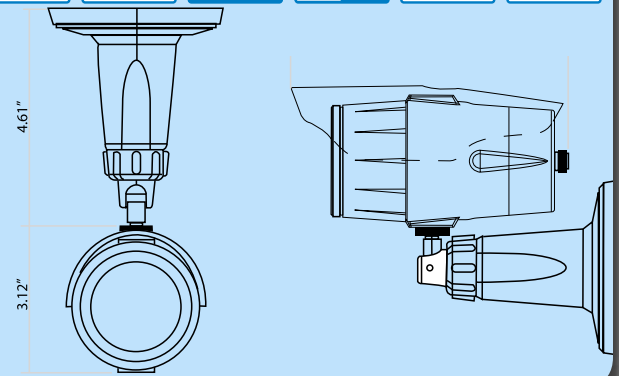

Features include:

- 1/3" Super HAD DSP Color CCD Sensor (SONY)
- 500 TVL Horizontal Resolution
- Remarkably True Color reproduction
- Lens: 4~9mm Varifocal
- Auto Iris Lens control (DC-Iris)
- Excellent Back Light Compensation
- Excellent Auto White Balance
- Extremely reliable power input range
- Reverse Polarity Input protection circuit built-in
- Zoom and Focus External adjustment

Image Sensor	1/3" High Resolution Sony Super HAD Color CCD
Effective Pixels	NTSC: 768 (H) x 494 (V) PAL: 752 (H) x 582 (V)
Horizontal Resolution	500 TV Lines - Color at Day, 560 TV Lines BW at Night
Day & Night	True DN w/ICR
Sync System	Line lock
Scanning System	NTSC 525 Lines / PAL 625 Lines 2:1 Interlaced
Video Output	1.0Vp-p Composite. 75 Ohms
Min. Illumination	0.2 Lux at F1.6 w/o LED, 0 Lux with LED
BLC	On/Off (with DIP SW)
White Balance	2100°K ~ 9100°K Auto
Gain Control	0dB - 32dB Auto
Gamma correction	$\gamma=0.45$
Smear effect	0.005%