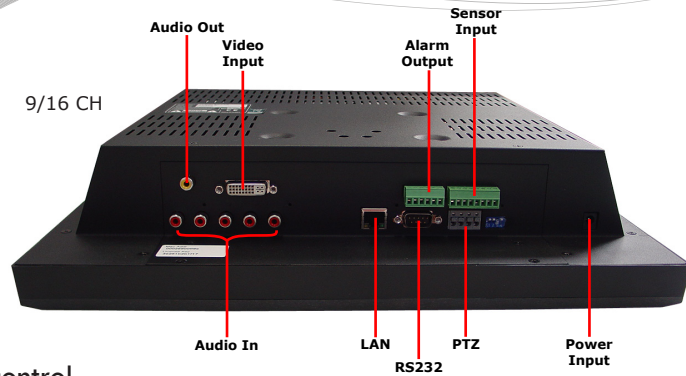

FUZION

17" LCD Monitor with built-in Embedded MPEG-4 Stand-Alone DVR

- 17" LCD with built-in DVR
- 4, 9 or 16 channels of MPEG-4 video recording (120 fps)
- Up to 720 x 480 recording resolution
- 250 GB hard drive already installed
- Fully accessible via the network and remotely - through internet explorer or our net viewer software
- Access all functions of the DVR via the front panel & the remote control

ADD an extra year of warranty for a small fee

4 CHANNELS

9 CHANNELS

16 CHANNELS

Additional Hard Drive Space Upgradeable

- Transfer still images and make backups of stored video through USB connection on side of LCD
- PTZ RS-485 control capable through DVRs and remote connection
- 4 channels of real-time audio available on each unit
- Motion detection capable on each camera channel
- Time, date, motion and event search capable
- Sequential display capable
- 5' octopus BNC video connection cable included
- 1 Year Warranty

OS	Embedded OS		
Image Compression	MPEG-4		
Video Input (BNC)	4 CH	9 CH	16 CH
LIVE Display Speed	NTSC PAL 120 fps 100 fps	270 fps 200 fps	480 fps 400 fps
Record Speed	NTSC PAL 120 fps (360x240) 100 fps (360x288)		
Recording Resolution	NTSC PAL 360x240 360x288	704x240 704x288	704x480 704x576
Recording Mode	Continuous / Sensor / Motion		
Frame Size	2~3KB (360x240)		
Audio Recording Output	Audio input - 1 RCA / 4 RCA Audio output - 1 RCA on 9 & 16 CH only		
Pan/Tilt/Zoom	RS485 / RS422		
HDD Max	4 CH: 1 HDD	9 CH: 2HDD	16CH: 2HDD
Back up Interface	USB2.0, Network		
Multi Task	TRIPLEX (Record, Playback and Network)		
Network Interface	TCP/IP/LAN 10/100 Base Ethernet		
System Control	Remote Control & Front Panel		
Operating Temp	32°F-122°F		
Power	DC12V, 5A 50~60HZ		
Power Consumption	300W (Approximately)		