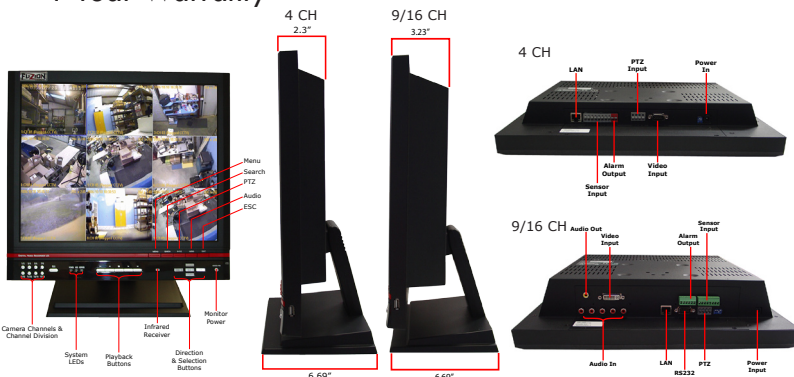

FUZION

17" LCD Monitor with built-in Embedded MPEG-4 Stand-Alone DVR

- 17" LCD with built-in DVR
- 4, 9 or 16 channels of MPEG-4 video recording (120 fps)
- Up to 720 x 480 recording resolution
- 250 GB hard drive already installed
- Fully accessible via the network and remotely - through internet explorer or our net viewer software
- Access all functions of the DVR via the front panel & the remote control

ADD an extra year of warranty for a small fee

4 CHANNELS

9 CHANNELS

16 CHANNELS

Additional Hard Drive Space Upgradeable

- Transfer still images and make backups of stored video through USB connection on side of LCD
- PTZ RS-485 control capable through DVRs and remote connection
- 4 channels of real-time audio available on each unit
- Motion detection capable on each camera channel
- Time, date, motion and event search capable
- Sequential display capable
- 5' octopus BNC video connection cable included
- 1 Year Warranty

OS	Embedded OS		
Image Compression	MPEG-4		
Video Input (BNC)	4 CH	9 CH	16 CH
LIVE Display Speed	NTSC PAL 120 fps 100 fps	270 fps 200 fps	480 fps 400 fps
Record Speed	NTSC PAL 120 fps (360x240) 100 fps (360x288)		
Recording Resolution	NTSC PAL 360x240 360x288	704x240 704x288	704x480 704x576
Recording Mode	Continuous / Sensor / Motion		
Frame Size	2~3KB (360x240)		
Audio Recording Output	Audio input - 1 RCA / 4 RCA Audio output - 1 RCA on 9 & 16 CH only		
Pan/Tilt/Zoom	RS485 / RS422		
HDD Max	4 CH: 1 HDD	9 CH: 2HDD	16CH: 2HDD
Back up Interface	USB2.0, Network		
Multi Task	TRIPLEX (Record, Playback and Network)		
Network Interface	TCP/IP/LAN 10/100 Base Ethernet		
System Control	Remote Control & Front Panel		
Operating Temp	32°F-122°F		
Power	DC12V, 5A 50~60HZ		
Power Consumption	300W (Approximately)		