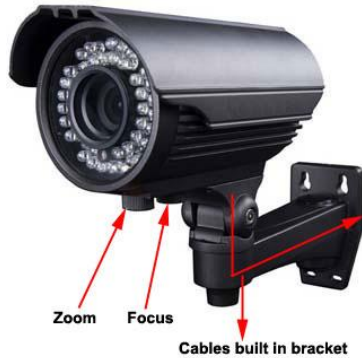

COBRA-180

1/3" Sony Weatherproof IR Cameras

Standard resolution, 540TVL, 12VDC, NTSC

Model: **Cobra-180**

Description:

This is a high quality Color Weatherproof Camera designed for NTSC system. Using the latest CCD technology, the camera can produce high resolution with little distortion. The camera has a wide operation temperature range and is not subject to distortion from magnetic field. With its lightweight and compact size, this camera can be used for monitoring and surveillance.

Video Output	1 Vp-p, 75Ωcomposite , BNC x1
Audio Output	N/A
Mirror	N/A
Gamma Ratio	0.45
Iris Level Control	N/A
Lens	4~9mm Varifocal manual lens
Full Field Angle (D)	75°
Exterior Focus Adjustment	Yes
Mounting bracket	including
Power Supply	12V DC ±10%
Power Consumption	1000mA
Net Weight (lb)	3.3lb
Weatherproof/ Water Proof	Weatherproof (IP66)
Operating Temperature	-10°C to +50°C