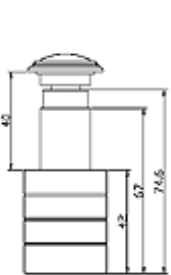

FPCC Camera Schematic